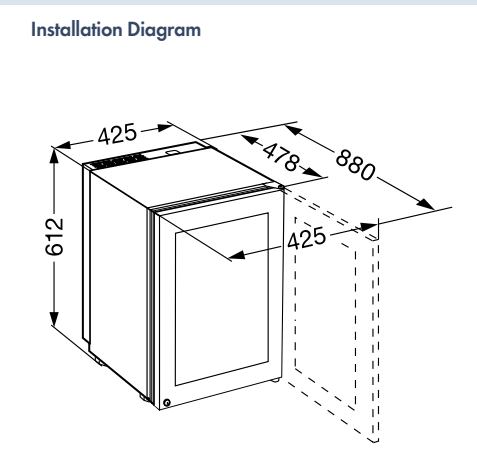

* Noise output - according to EN 60704-3

** These models are only bound for storing wine. Max. DIN norm bordeaux bottle capacity (0.75 l) as per norm NF H 35-124 (H:300.5 mm, Ø 76.1mm)