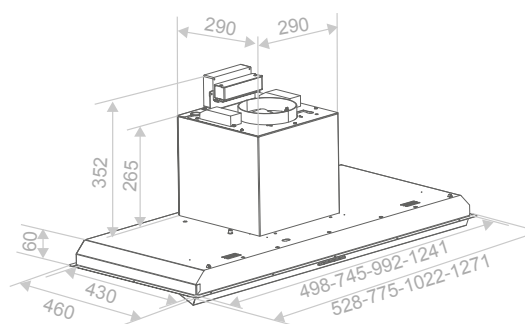

Option of changing the original LED for a 3000K (*) warm light LED - Optional change only possible in factory.

Medidas Encastre Dimensions Encastrement Built in Sizes

| | |
|-----|------------|
| 50 | 502 x 437 |
| 75 | 750 x 437 |
| 99 | 997 x 437 |
| 124 | 1245 x 437 |