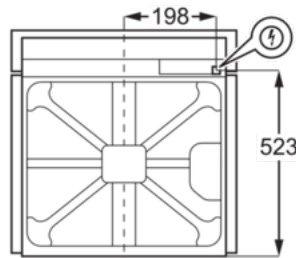

COE7P31X2 Cuptor incorporabil

PSGBOV180DE00006