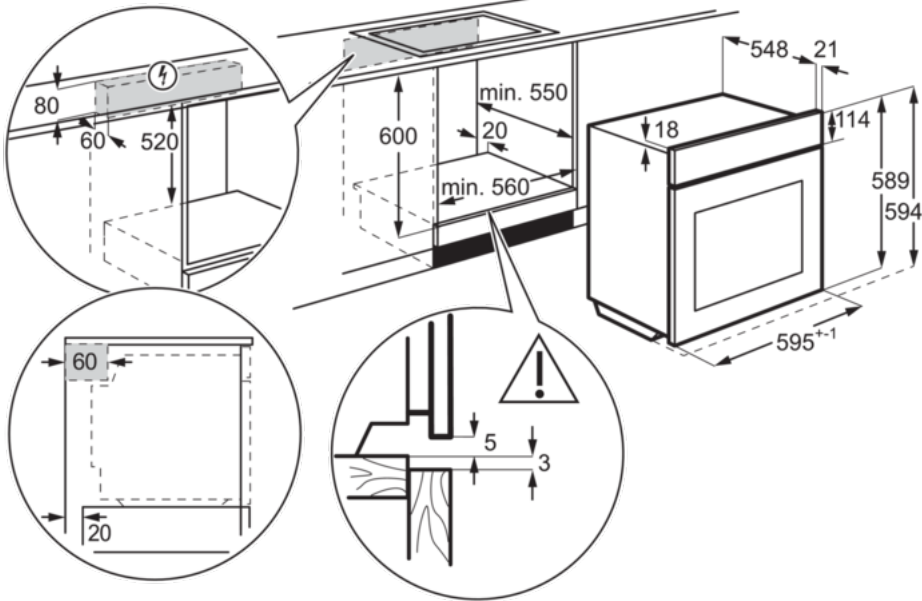

COE7P31X2 Cuptor incorporabil

PSGBOV180DE00006