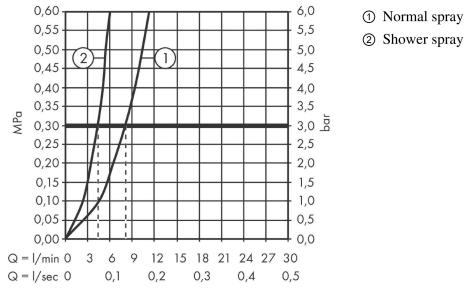

Talis M54

Single lever kitchen mixer 210, pull-out spray, 2jet

Surfaces: **Chrome** Article Number: **72800000**

Description

product features

- ComfortZone 210
- swivel range adjustable in 4 steps 60°, 110°, 150° or 360°
- laminar spray, shower spray
- lockable shower spray, spray returns through pressing spray diverter and spray returns automatically through handle closing
- quick connect hose
- connection dimension: DN15
- maximum flow rate at 3 bar: 8 l/min
- ceramic cartridge
- connection type: G 3/8 connections
- temperature limitation adjustable
- integrated non-return valve
- suitable for continuous flow water heaters

Technology

Product image

Scale drawing

Talis M54

Single lever kitchen mixer 210, pull-out spray, 2jet

Surfaces: **Chrome** Article Number: **72800000**

Flowchart

Talis M54
Single lever kitchen mixer 210, pull-out spray, 2jet
 Surfaces: **Chrome** Article Number: **72800000**