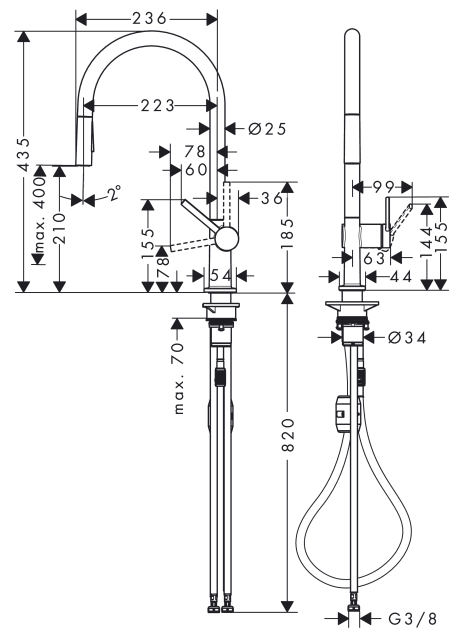

Scale drawing