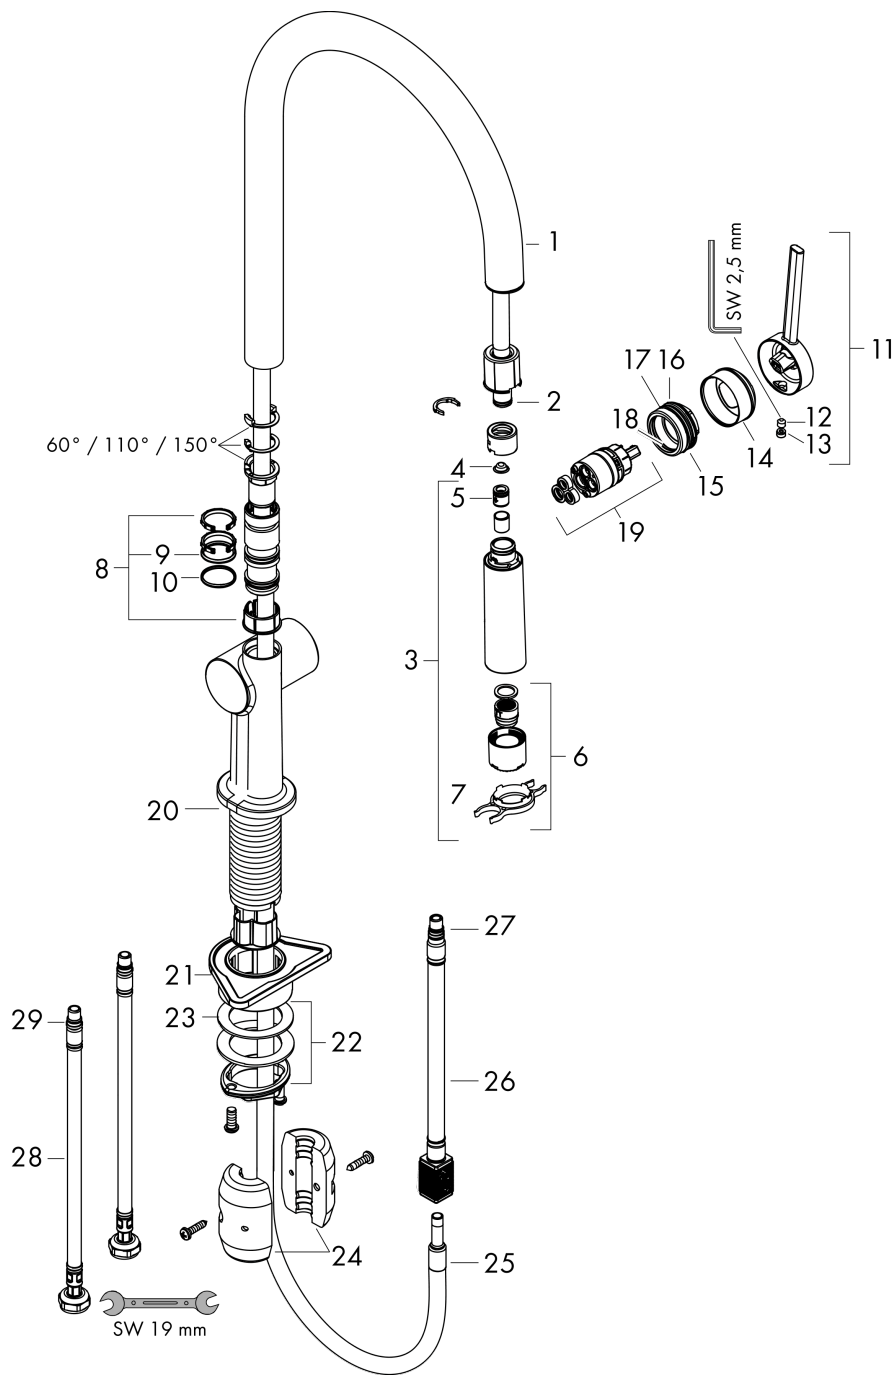

Talis M54

Single lever kitchen mixer 210, pull-out spray, 2jet

Surfaces: **Chrome** Article Number: **72800000**

Description

product features

- ComfortZone 210
- swivel range adjustable in 4 steps 60°, 110°, 150° or 360°
- laminar spray, shower spray
- lockable shower spray, spray returns through pressing spray diverter and spray returns automatically through handle closing
- quick connect hose
- connection dimension: DN15
- maximum flow rate at 3 bar: 8 l/min
- ceramic cartridge
- connection type: G 3/8 connections
- temperature limitation adjustable
- integrated non-return valve
- suitable for continuous flow water heaters

Exploded Drawing

Year of production: >12/19

Talis M54

Single lever kitchen mixer 210, pull-out spray, 2jet

Surfaces: **Chrome** Article Number: **72800000**

Spare part list

Year of production: >12/19

Pos.	Description	Article Number	Price	PU
1	spout cpl.	93739000	-	1
2	O-ring 8x2	98112000	-	1
3	handspray	93741000	-	1
4	filter	98516000	-	1
5	non return valve DW 10	96456000	-	1
6	spray former	93342000	-	1
7	service tool	95910000	-	1
8	set of lever collars	98365000	-	1
9	O-ring 19x2	98426000	-	1
10	O-ring 20x1,5	98197000	-	1
11	handle	93736000	-	1
12	hollow set screw M5x5	98446000	-	1
13	screw cover	93735610	-	1
14	flange	93737000	-	1
15	nut	93738000	-	1
16	O-ring 30x1,5	98433000	-	1
17	O-ring 29x2	98391000	-	1
18	O-ring 25x1,5	98146000	-	1
19	cartridge, assy	93740000	-	1
20	O-ring 36x3	98052000	-	1
21	support	97523000	-	1
22	fixing set (Ø 34)	95049000	-	1
23	lever collar	97548000	-	1
24	weight	92500000	-	1
25	hose	93745000	-	1
26	hose	93744000	-	1
27	O-ring 7x1,5	98422000	-	1
28	connection hose 900 mm M8x0,75 G3/8	93746000	-	1
29	O-ring 6,6x1,6	93019000	-	1
a	set of adapters	93395000	-	1