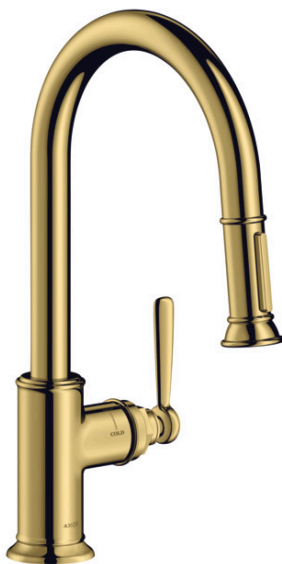

AXOR Montreux
Single lever kitchen mixer 180 with pull-out spray
 Surfaces: Article Number: **16581990**

product features

- ComfortZone 180
- swivel range adjustable in 2 steps to 110° or 150°
- shower spray, laminar spray
- lockable shower spray, spray returns through pressing spray diverter
- MagFit magnetic shower support
- quick connect hose
- connection dimension: DN15
- maximum flow rate at 3 bar: 9 l/min
- ceramic cartridge
- connection type: G # connections
- temperature limitation adjustable
- integrated non-return valve
- suitable for continuous flow water heaters
- extension length up to 50 cm

Technology

Product image

Scale drawing

AXOR Montreux
Single lever kitchen mixer 180 with pull-out spray
 Surfaces: Article Number: **16581990**

Flowchart