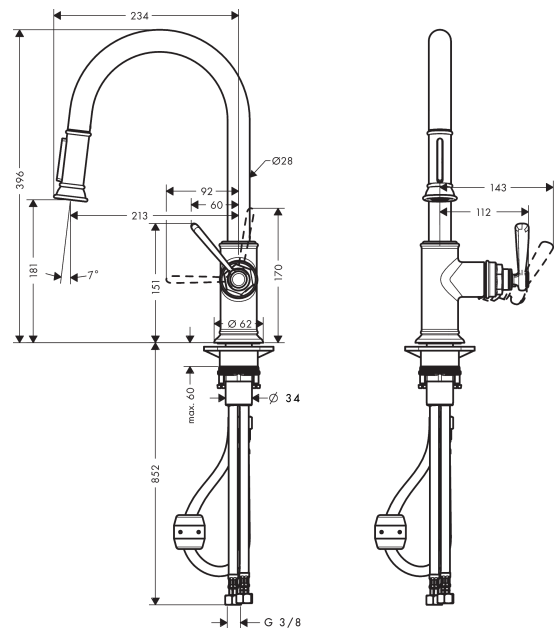

AXOR Montreux
Single lever kitchen mixer 180 with pull-out spray
 Surfaces: Article Number: **16581990**

product features

- ComfortZone 180
- swivel range adjustable in 2 steps to 110° or 150°
- shower spray, laminar spray
- lockable shower spray, spray returns through pressing spray diverter
- MagFit magnetic shower support
- quick connect hose
- connection dimension: DN15
- maximum flow rate at 3 bar: 9 l/min
- ceramic cartridge
- connection type: G # connections
- temperature limitation adjustable
- integrated non-return valve
- suitable for continuous flow water heaters
- extension length up to 50 cm

Technology

Product image

Scale drawing

AXOR Montreux
Single lever kitchen mixer 180 with pull-out spray
 Surfaces: Article Number: **16581990**

Flowchart