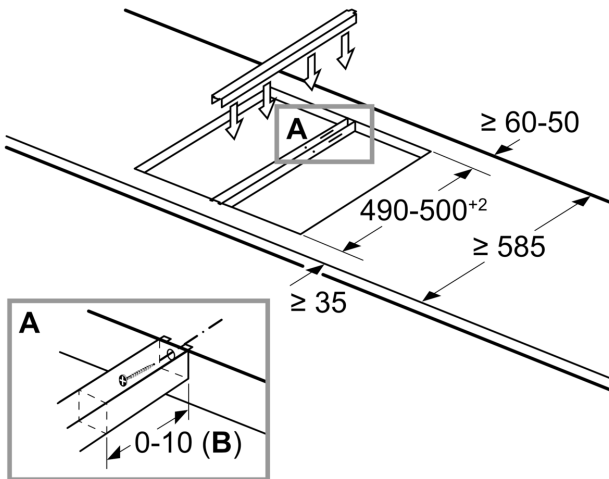

B: Dependent on the cut-out depth