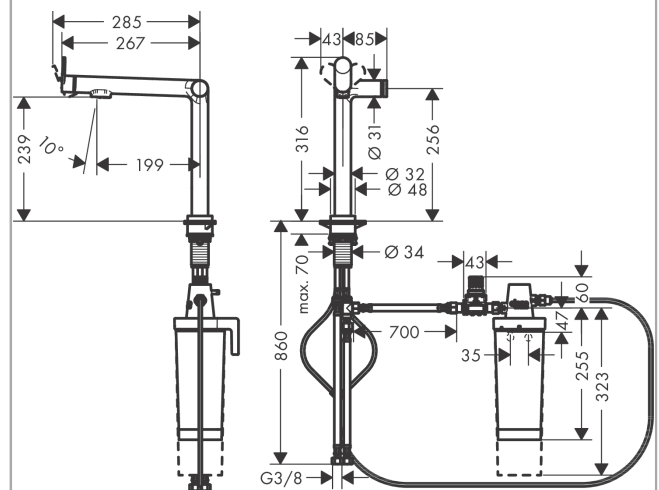

Scale drawing