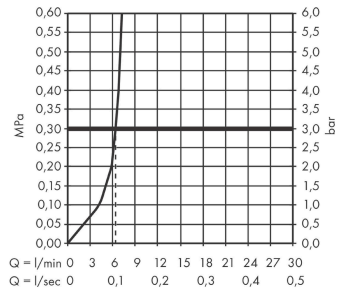

Aqittura M91

FilterSystem 240, 1jet, starter set

Finish: **Matt Black** Article Number: **76802670**

Flowchart