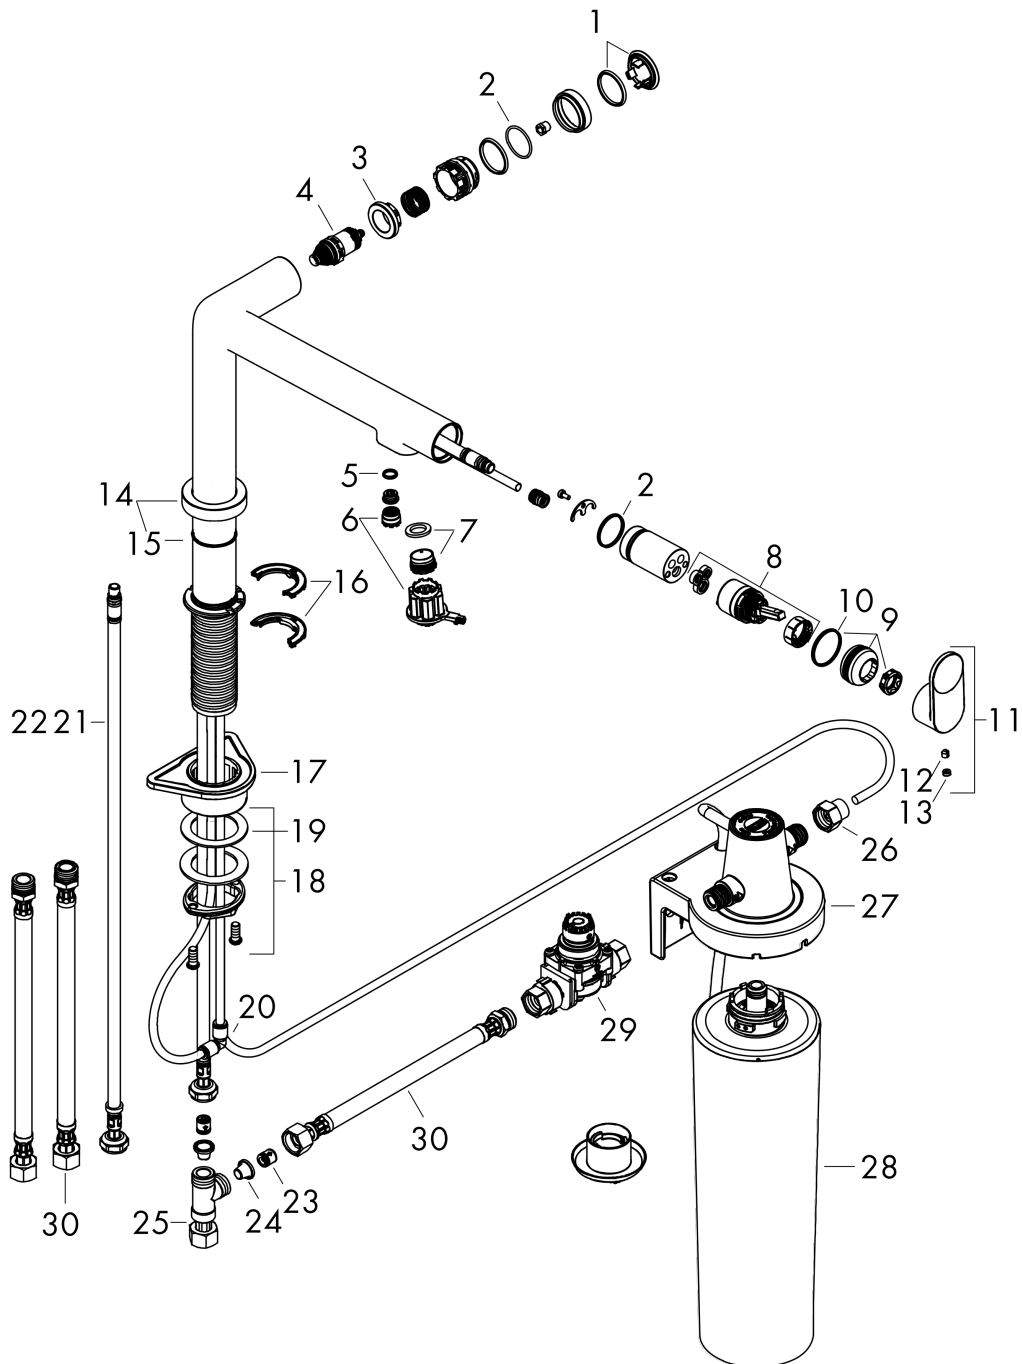

Aqittura M91
FilterSystem 240, 1jet, starter set
Finish: **Matt Black** Article Number: **76802670**

Exploded Drawing

Year of production: >03/22

Aqittura M91

FilterSystem 240, 1jet, starter set

Finish: **Matt Black** Article Number: **76802670**

Spare part list

Year of production: >03/22

Pos.	Description	Article Number	PC	PU
1	cover	92289000	4	1
2	O-ring 23x1,5	92287000	1	1
3	nut	98368000	4	1
4	shut off unit	98463000	10	1
5	O-ring 8x1,5	98423000	1	1
6	aerator laminar	94699000	7	1
7	aerator laminar M18x1 (7 l/min)	96911000	9	1
8	cartridge, assy	93183000	15	1
9	nut	94703670	60	1
10	O-ring 26x1,5	98390000	1	1
11	handle	94700670	59	1
12	hollow set screw M5x5	98446000	1	1
13	screw cover	93735610	3	1
14	escutcheon	94704670	60	1
15	O-ring 25x1,5	98146000	1	1
16	set of locating rings (60° / 110°)	94705000	4	1
17	support	97523000	2	1
18	fixing set (special)	93253000	6	1
19	lever collar	97548000	1	1
20	coupling set	94711000	10	1
21	connection hose	94267000	9	1
22	O-ring 6,6x1,6	93019000	1	1
23	non return valve DW 10	96456000	3	1
24	filter	98516000	2	1
25	T-piece	94707000	15	1
26	set of adapters	94710000	10	1
27	support element	94709000	15	1
28	Filter with activated carbon and mineralisation (Harmony)	76828000	99	1
29	pressure reducer	94708000	16	1
30	connection hose 700 mm G3/8 x G3/8	95896000	11	1
a	Flow meter	76818000	99	1